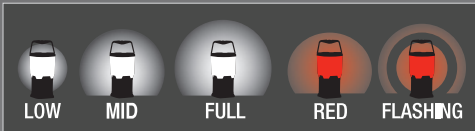

EAL13 5-IN-1 EMERGENCY AREA TORCH

ALKALINE POWER

Alkaline Powered with 3 x AA Batteries

FIVE-MODE OUTPUT

INTEGRATED
CARABINER

FOLDABLE
HANDLE

TOUGH
POLY CASING

SMART POWER SWITCH &
BATTERY LIFE INDICATOR

The EAL13 is the compact, feature-rich portable torch that is made for emergency situations both at home or on the go. The torch has a 330 lumen output on high and will run for 120 hours on low.

The EAL13 is rated IPX4 storm proof and built for any situation, with a tough, drop-proof nylon body and polycarbonate dome and globe construction.

Users can remove the globe to allow for higher lumen output – and with carabiners on the top and bottom, the lantern can be hung to provide overhead lighting.

The EAL13 features magnets on the underside of the lantern to affix to metal surfaces, as well.

Globe (Alk)	High	Medium	Low
Lumens	330	180	20
Beam Distance	11m	8m	3m
Runtime	4h 45mins	13h	120h

Diffuser (Alk)	High	Medium	Low
Lumens	180	100	10
Beam Distance	10m	7m	2m

FEATURES:

DUAL-COLOR
WHITE & RED
BEAM